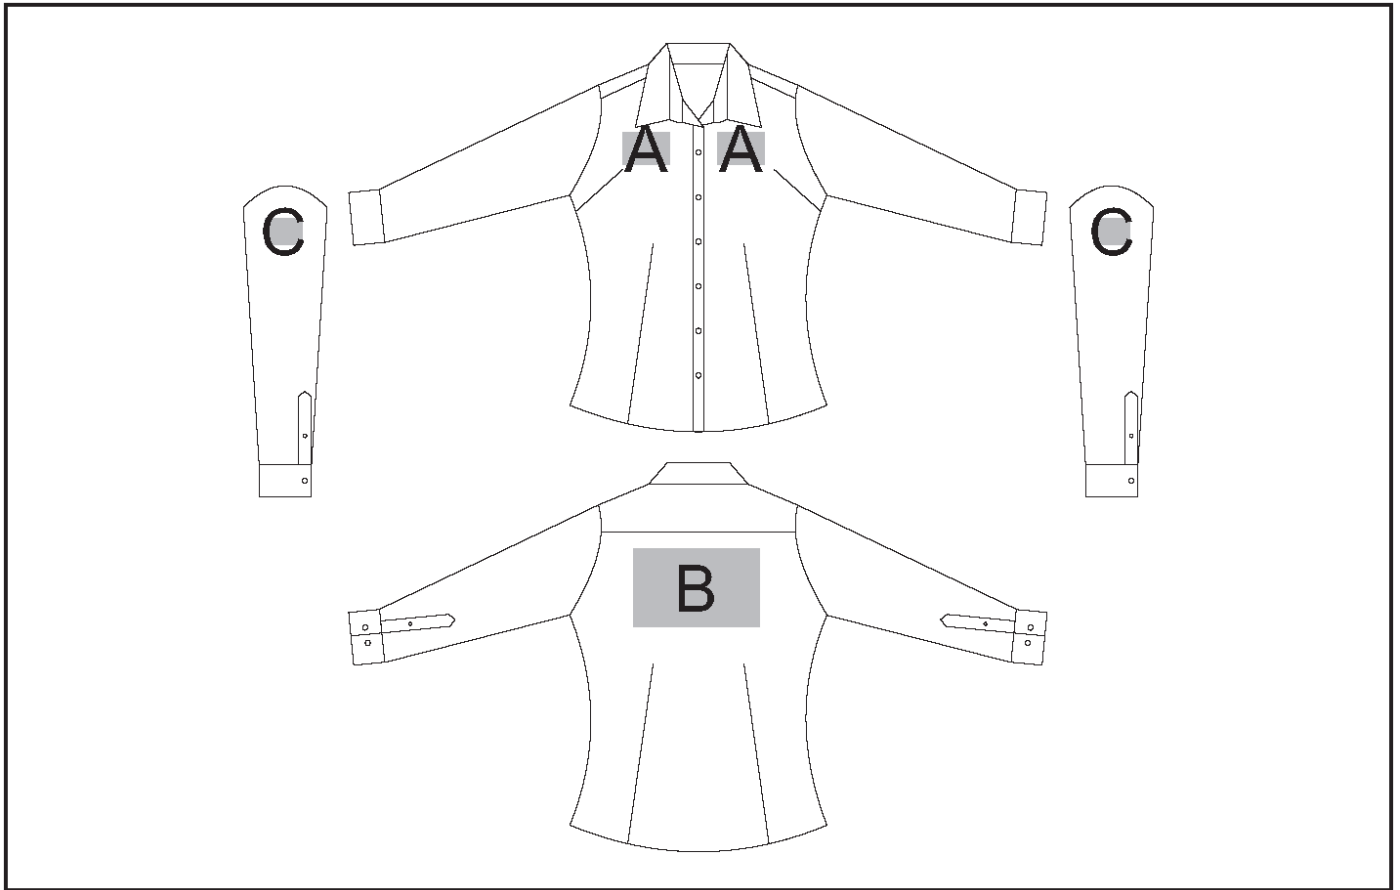

BAS-4764

Ladies Long Sleeve Aspen Shirt

Need to know:

- Includes 1-Position Embroidery OR 1 Position Digital Transfer (setup fee applies)
- Cannot guarantee a 100% straight branding on any clothing item with check or stripe detail
- EMB/DTC inclusive Parameters: Left/Right Chest OR Back =100mm x 100mm

Branding Options:

Position A

1. Embroidery (EM-CLOTHING)
N/A
Size: 90mm wide x 90mm high
2. Screen Print (SC)
6 Colours
Size: 50mm wide x 50mm high
3. Digital Transfer Clothing A6 (DTC-A6)
Full Colour
Size: 90mm wide x 90mm high
4. Silicone - Coming soon (STP-A)
N/A
Size: 30mm wide x 30mm high
5. Silicone - Coming soon (STP-B)
N/A
Size: 50mm wide x 50mm high
6. Silicone - Coming soon (STP-C)
N/A
Size: 80mm wide x 80mm high
7. Silicone - Coming soon (STP-D)
N/A
Size: 90mm wide x 40mm high

Position C

1. Embroidery (EM-CLOTHING)
N/A
Size: 50mm wide x 50mm high
2. Screen Print (SC)
6 Colours
Size: 60mm wide x 60mm high
3. Digital Transfer Clothing A6 (DTC-A6)
Full Colour
Size: 50mm wide x 50mm high
4. Silicone - Coming soon (STP-A)
N/A
Size: 30mm wide x 30mm high
5. Silicone - Coming soon (STP-B)
N/A
Size: 50mm wide x 50mm high
6. Silicone - Coming soon (STP-C)
N/A
Size: 80mm wide x 80mm high

Position B

1. Embroidery (EM-CLOTHING)
N/A
Size: 240mm wide x 150mm high
2. Screen Print (SC)
6 Colours
Size: 240mm wide x 150mm high
3. Digital Transfer Clothing A6 (DTC-A6)
Full Colour
Size: 105mm wide x 148mm high
4. Digital Transfer Clothing A5 (DTC-A5)
Full Colour
Size: 210mm wide x 148mm high
5. Silicone - Coming soon (STP-A)
N/A
Size: 30mm wide x 30mm high
6. Silicone - Coming soon (STP-B)
N/A
Size: 50mm wide x 50mm high
7. Silicone - Coming soon (STP-C)
N/A
Size: 80mm wide x 80mm high
8. Silicone - Coming soon (STP-D)
N/A
Size: 120mm wide x 40mm high